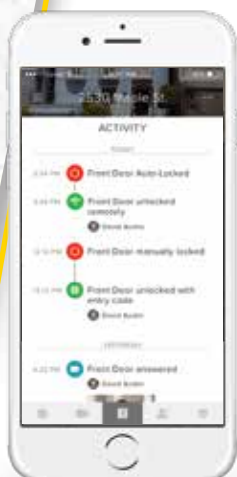

#### You're in Control

Lock or unlock your door using the Yale Smart Keypad, your smartphone, or your traditional key—it's always up to you

#### Designed for Yale Smart Lock

Yale Smart Keypad requires a Yale Smart Lock Pro and the iOS or Android app